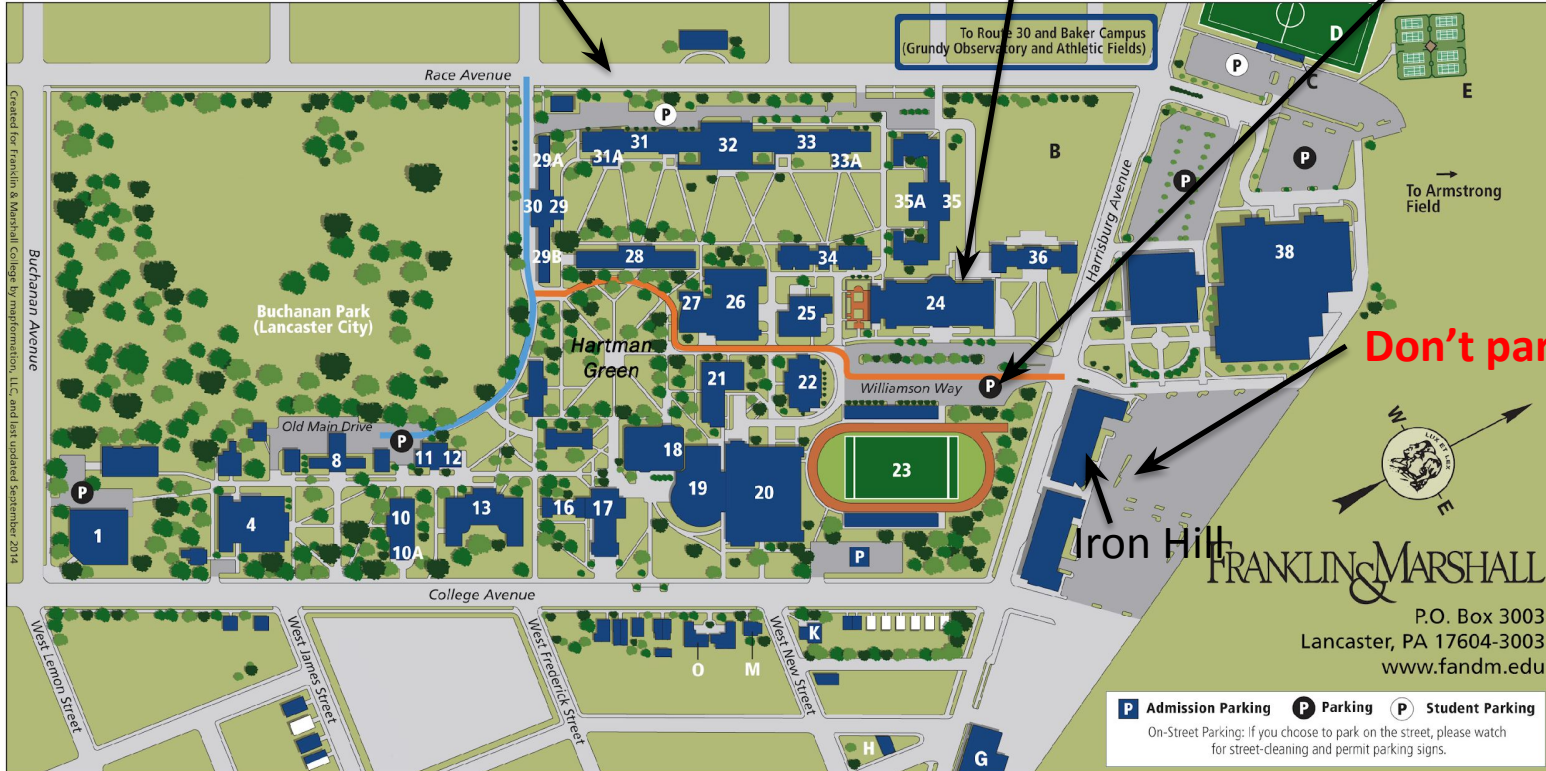

Street parking along Race Ave or side streets off Race Ave.

Event location:  
Barshinger Life Sciences  
and Philosophy Building  
(LSP) Room 142

Main  
Parking

- 1 North Museum, 400 College Ave.
- 4 Shadok-Fackenthal Library, 460 College Ave.
- 8 Old Main, 525 Old Main Dr.
- 10 Keiper Liberal Arts, 540 College Ave.
- 10A Green Room Theatre, 530 College Ave.
- 11 Distler House/Campus Bookstore, 561 Old Main Dr.
- 12 Zime Café, 563 Old Main Dr.
- 13 Stager Hall, 550 College Ave.
- 16 Meyran Hall, 610 College Ave.
- 17 Ann and Richard Barshinger, Center for Musical Arts in Hensel Hall, 620 College Ave.
- 18 Steinman College Center, 628 College Ave.
- 19 Roschel Performing Arts Center, 630 College Ave.
- 20 Mayer Physical Education Center, 650 College Ave.
- 21 Patricia E. Harris Center for Business, Government and Public Policy, 651 Williamson Way
- 22 Martin Library of the Sciences, 681 Williamson Way
- 23 Sponaugle-Williamson Field, 771 Williamson Way
- 24 Ann and Richard Barshinger Life Sciences and Philosophy Building, 760 Williamson Way

- 25 Carolyn W. and Robert S. Wohlsen Center for the Sustainable Environment, 680 Williamson Way
- 26 Hackman Physical Sciences Laboratory, 650 Williamson Way
- 27 Kauffman Hall, 630 Williamson Way
- 28 Schnader Residence Hall, 620 Williamson Way
- 29 Brooks College Commons, 611 Old Main Dr.
- 29A Marshall Hall, 613 Old Main Dr.
- 29B Buchanan Hall, 607 Old Main Dr.
- 30 Public Safety, 609 Old Main Dr.
- 31 South Ben Franklin, 637 Race Ave.
- 31A Boncheck College Commons, 627 Race Ave.
- 32 Dining Hall, 653 Race Ave.
- 33 North Ben Franklin, 709 Race Ave.
- 33A Ware College Commons, 701 Race Ave.
- 34 Thomas Residence Hall, 700 Williamson Way
- 35 Weis Hall, 779 Race Ave.
- 35A Weis College Commons, 779 Race Ave.
- 36 New College House, 780 Williamson Way
- 38 Alumni Sports and Fitness Center, 929 Harrisburg Ave.

Address for mapping  
programs: 850 Harrisburg  
Ave, Lancaster, PA 17603;  
Williamson Parking Lot